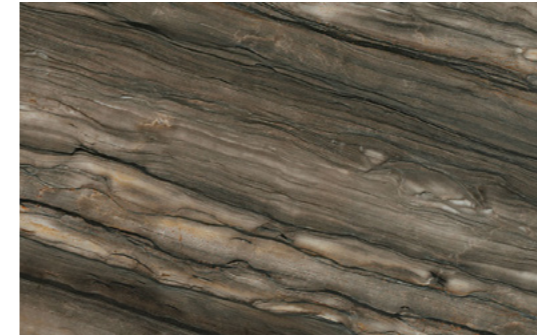

SIZES

Sizes can be adapted to each project requirements. Standard thickness is 2cm and maximum size for this thickness is 240x140cm. For other thickness check available sizes.

Dimensional tolerance limits according to standards UNE-EN 12058 and UNE-EN 1341.

Standard surface finishes are: **POLISHED** **HONED** **DOMUS** **SANDBLASTED**

RECOMMENDED USES

	RESIDENTIAL	COMMERCIAL
Indoor Cladding	✓	✓
Outdoor Cladding	✓	✓
Indoor Flooring	✓	✓
Outdoor Flooring	✓	PLEASE CHECK
Countertops	PLEASE CHECK	PLEASE CHECK
Others	PLEASE CHECK	PLEASE CHECK